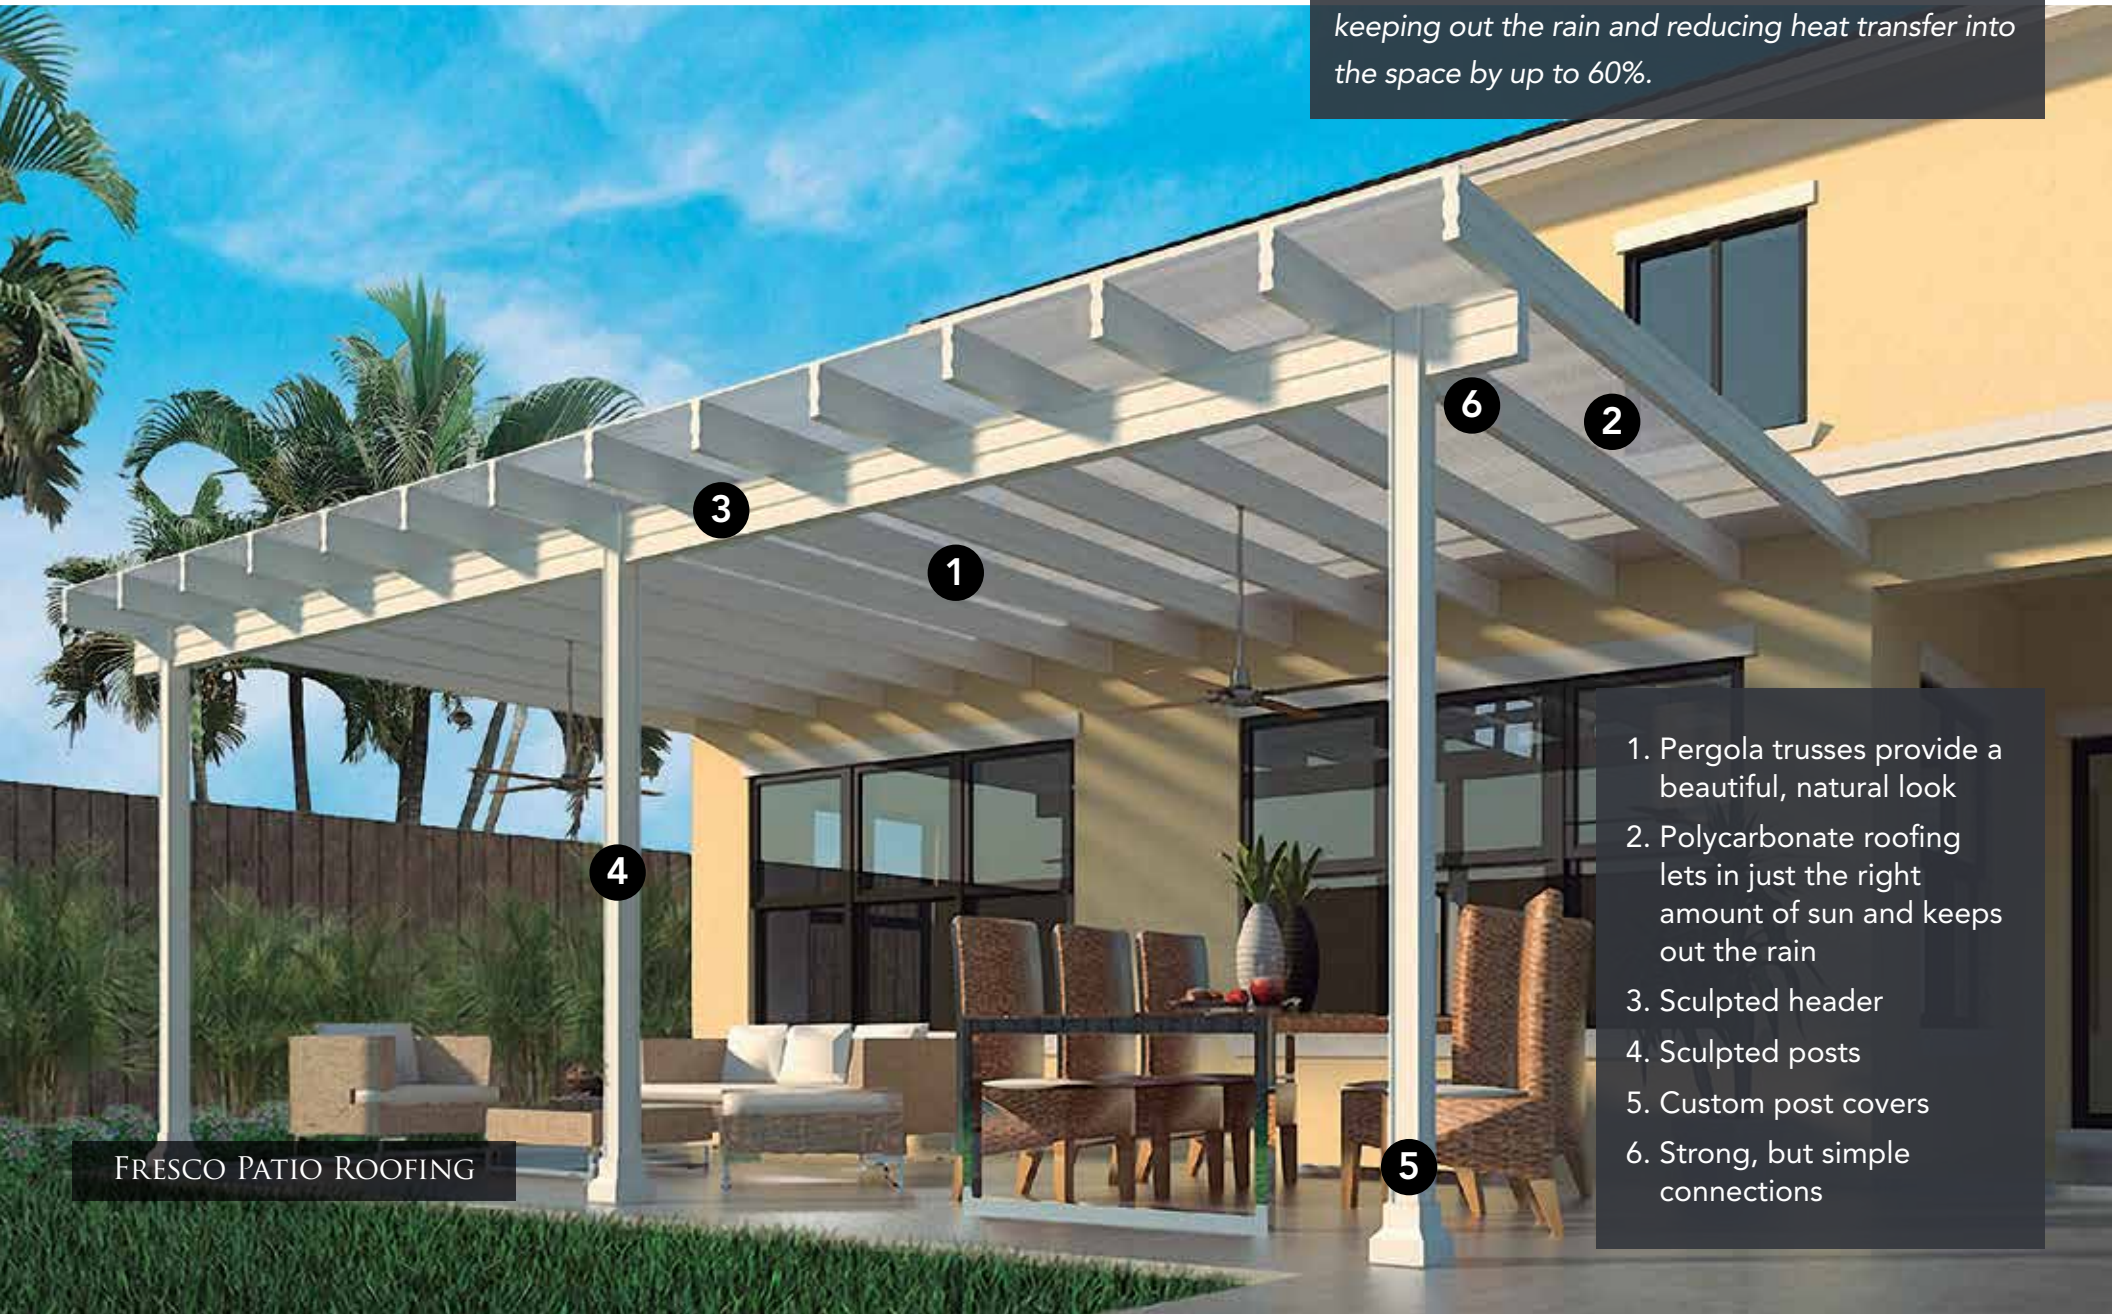

FREESTANDING CONTEMPO PATIO ROOF

CONTEMPO PATIO ROOF WITH DOLCE SEAMLESS SCREEN WALLS

RENAISSANCE CLASSICO PATIO ROOFING:

The Classico is an uncompromising take on the traditional wood framed patio roof, with a full truss framing system that not only strengthens the structure, but gives it a flawlessly high-end look.

CLASSICO PATIO ROOFING

1. Decorative trusses protrude from the header, and return to your home to create a high end, fully framed appearance
2. High strength, insulated aluminum roof panels
3. Sculpted header
4. Sculpted posts
5. Custom post covers
6. Custom gutter system
7. Strong, but simple connections

FREESTANDING CLASSICO PATIO ROOF

CLASSICO PATIO ROOF WITH DOLCE SEAMLESS SCREEN WALLS

RENAISSANCE FRESCO PATIO COVERS:

Keeping your patio light, bright, airy, AND dry is now possible, thanks to the Fresco Patio Cover. Incorporating a decorative translucent pearl, polycarbonate roofing system means your patio can have 70% of the sun's light pass right through, while keeping out the rain and reducing heat transfer into the space by up to 60%.

FRESCO PATIO ROOFING

1. Pergola trusses provide a beautiful, natural look
2. Polycarbonate roofing lets in just the right amount of sun and keeps out the rain
3. Sculpted header
4. Sculpted posts
5. Custom post covers
6. Strong, but simple connections