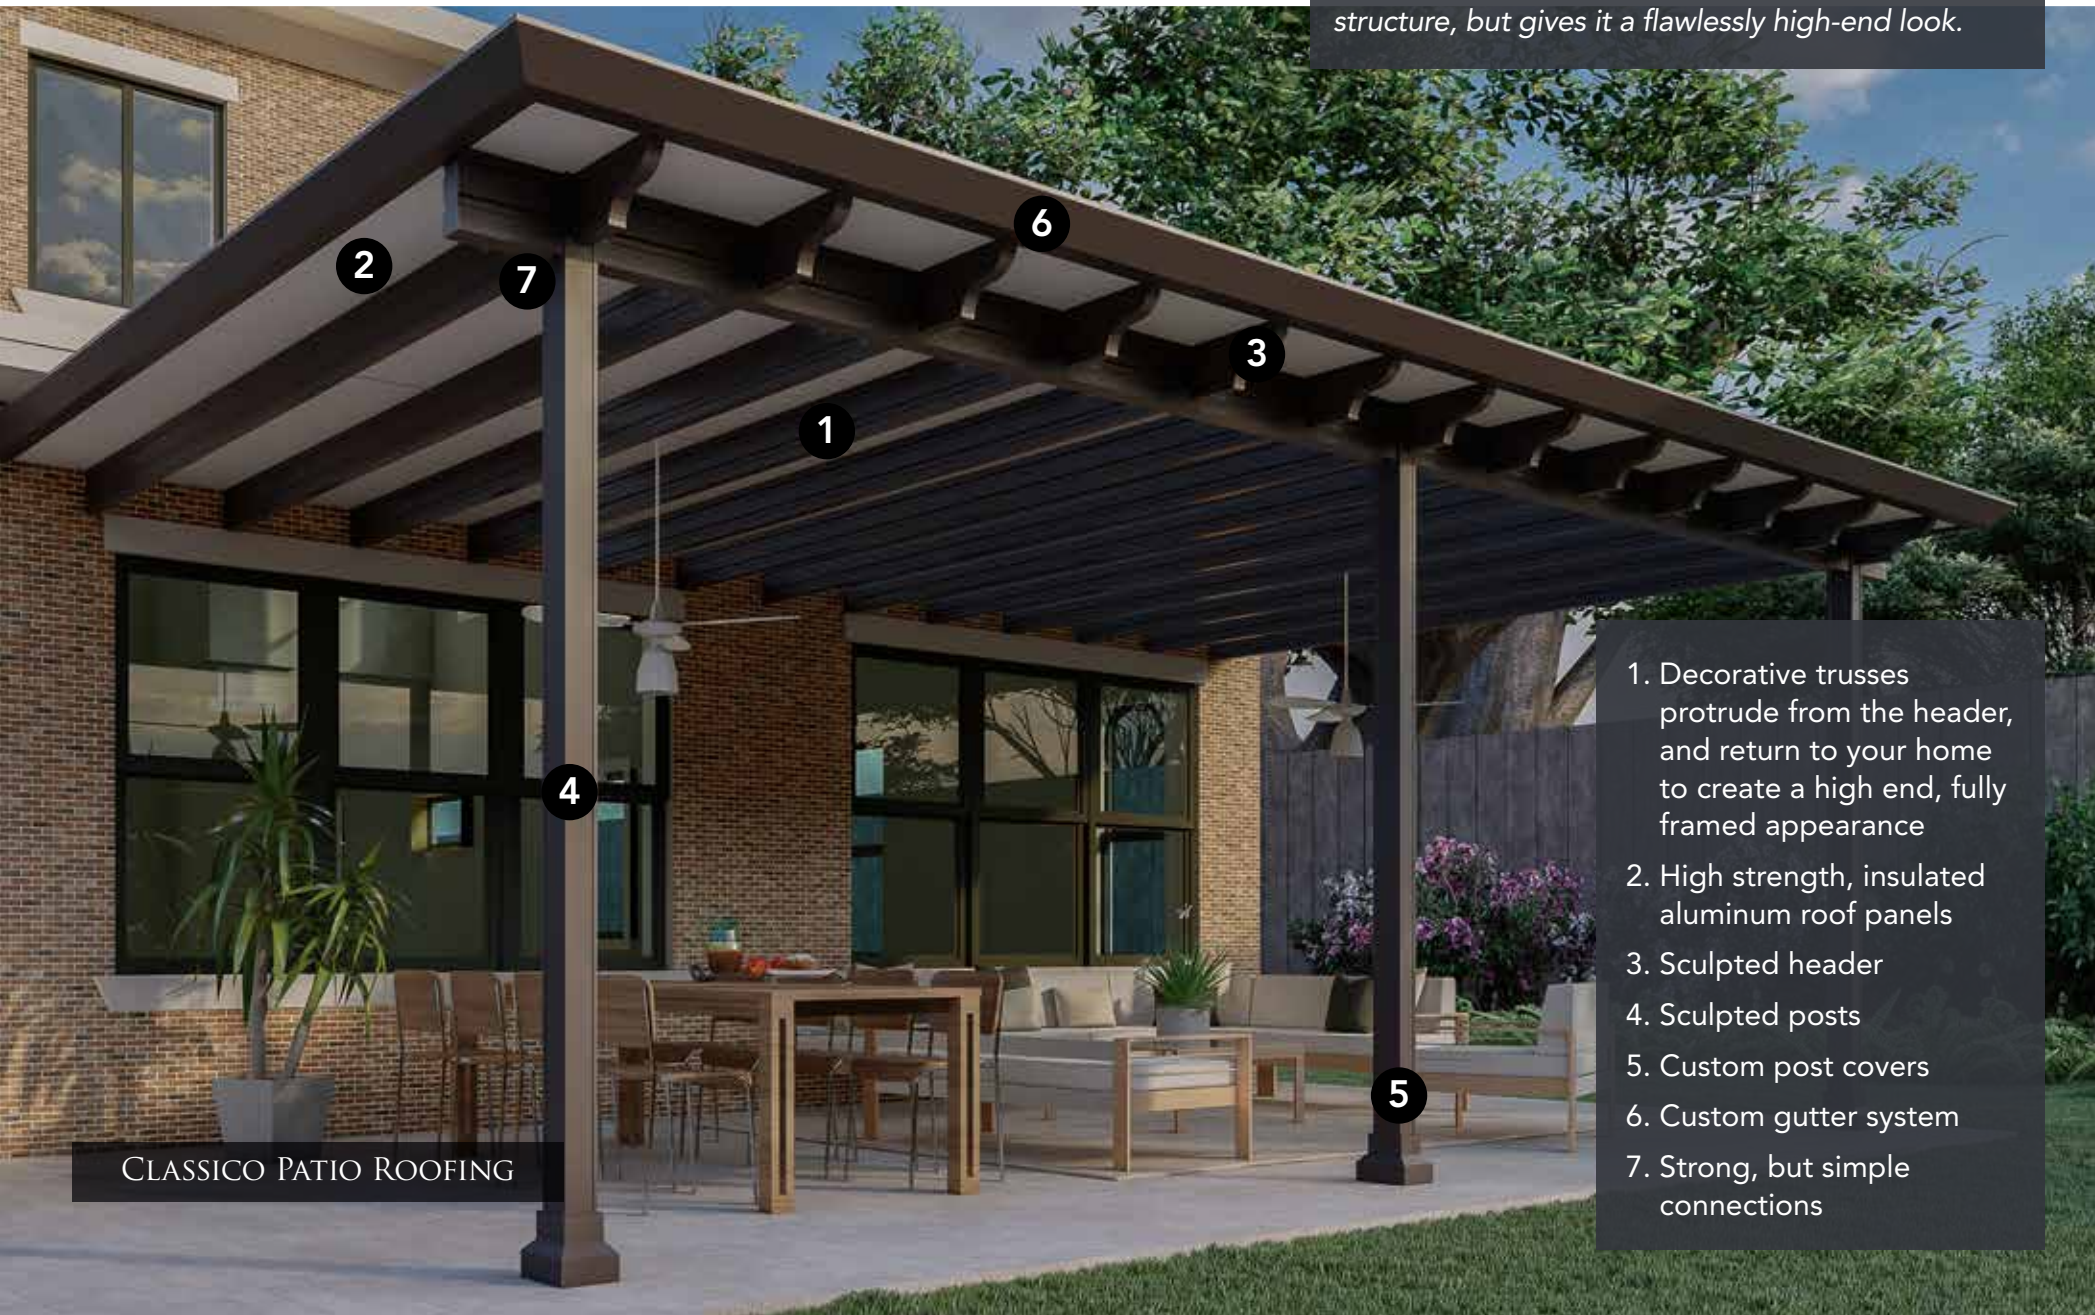

Clean Lines, Modern Design, and major step up from the plain old patio roof gives your home a high end look and feel without the high end price tag.

MODERNO PATIO ROOF

- 1. High strength, insulated aluminum roof panels
- 2. Sculpted header
- 3. Sculpted posts
- 4. Custom post covers
- 5. Custom gutter system
- 6. Strong, but simple connections

FREESTANDING MODERNO PATIO ROOF

MODERNO PATIO ROOF WITH DOLCE SEAMLESS SCREEN WALLS

RENAISSANCE CONTEMPO PATIO COVER:

Decorative framed look, aluminum simplicity and a price you will love, means your patio can be both beautiful, and practical. Taking our Moderno Patio Roof, and adding decorative aluminum truss ends provides that extra touch that most patios are missing, and at the same price point as the "Aluminum-Wood" type products.

CONTEMPO PATIO ROOFING

1. Decorative truss ends provide a wood framed look and decorative appeal
2. High strength, insulated aluminum roof panels
3. Sculpted header
4. Sculpted posts
5. Custom post covers
6. Custom gutter system
7. Strong, but simple connections

FREESTANDING CONTEMPO PATIO ROOF

CONTEMPO PATIO ROOF WITH DOLCE SEAMLESS SCREEN WALLS

RENAISSANCE CLASSICO PATIO ROOFING:

The Classico is an uncompromising take on the traditional wood framed patio roof, with a full truss framing system that not only strengthens the structure, but gives it a flawlessly high-end look.