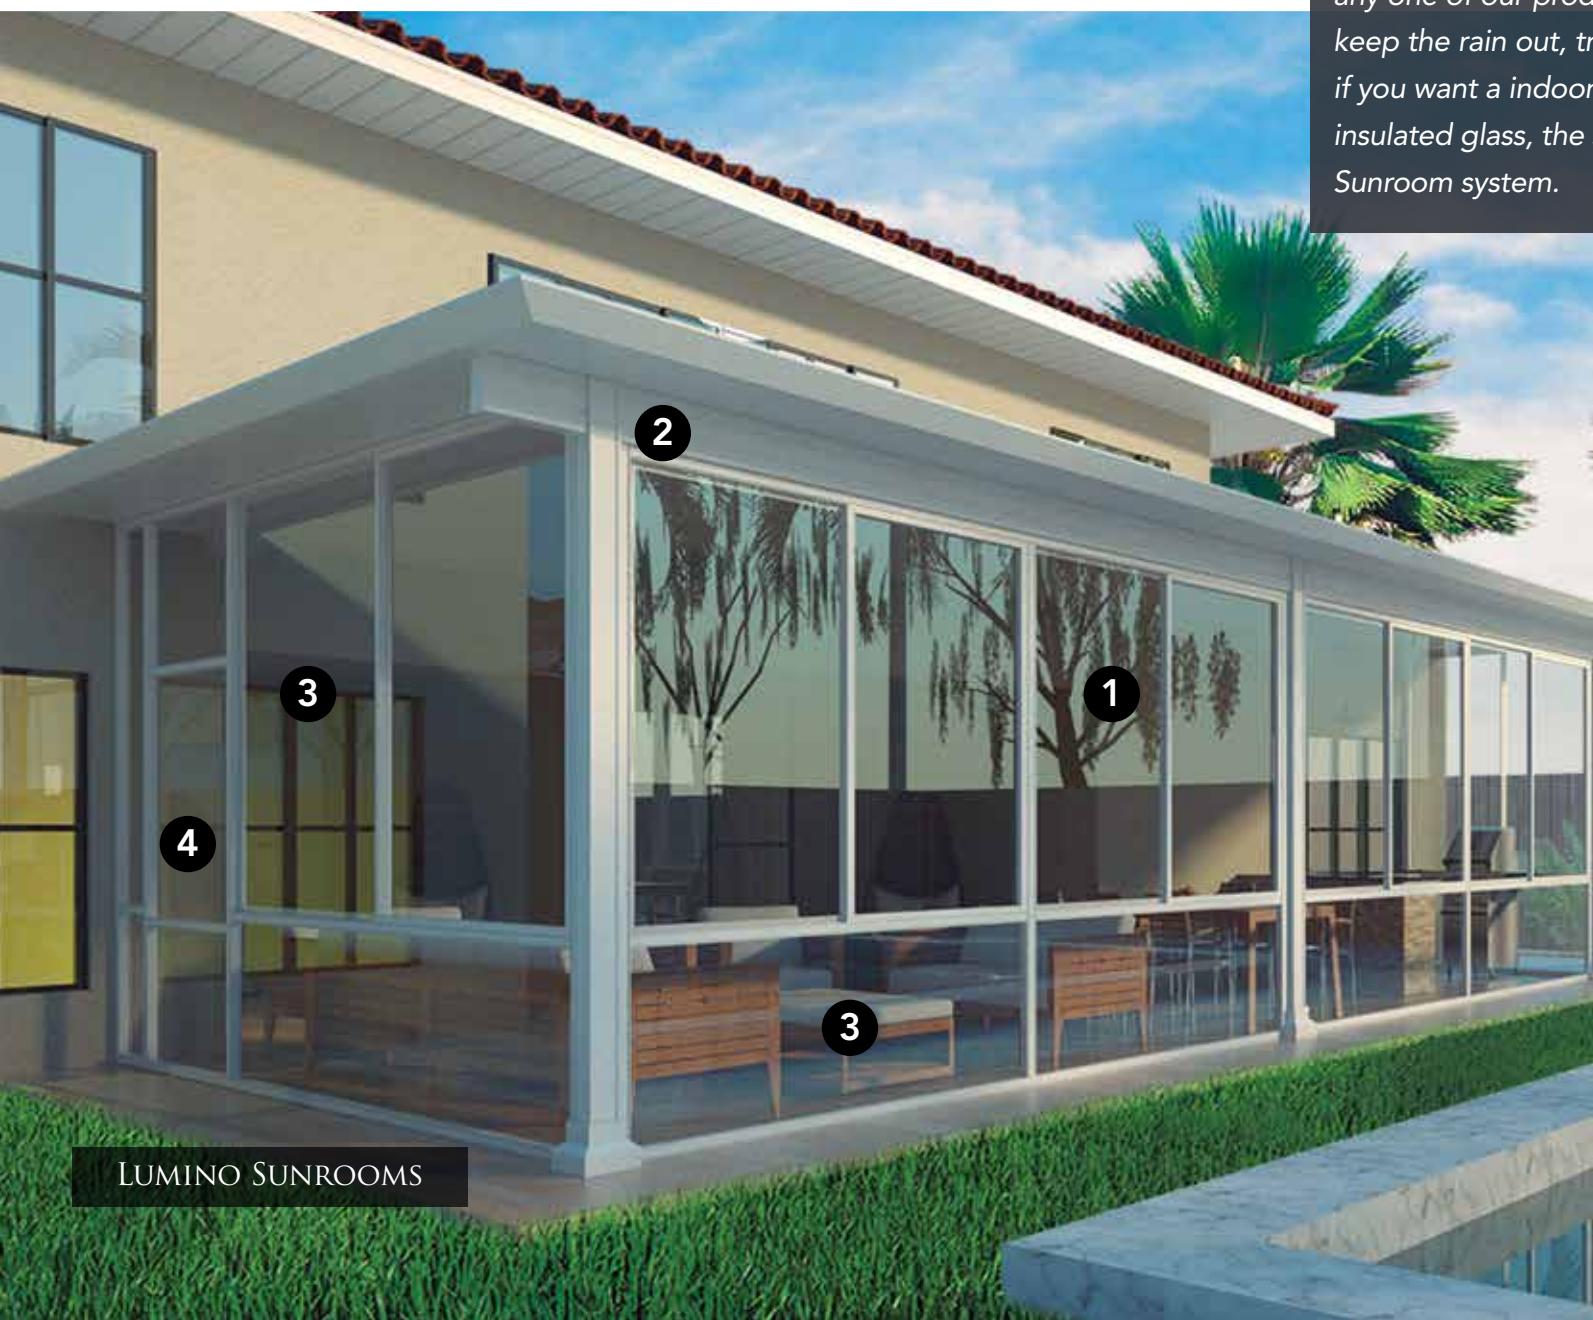

RENAISSANCE LUMINO SUNROOMS:

Love the outdoors, but don't always love the weather? Enclose your space with Claro Sunroom Walls. We designed our Claro Sunroom beams to allow any type of window or door to be installed in any one of our product lines, so, if you just want to keep the rain out, try Acrylic Sliding windows, or, if you want a indoors out room in the winter, fully insulated glass, the sky is the limit with the Claro Sunroom system.

1. Completely custom framing design allows windows and doors to be installed into any Renaissance Patio Product
2. Heavy gauge aluminum extrusion allows windows and doors to fit seamlessly into your framing, creating a smooth and clean look
3. Configure your space to include horizontal sliding, single hung, or fixed glass windows
4. Custom door installation sections keep your rooms framing nice and clean