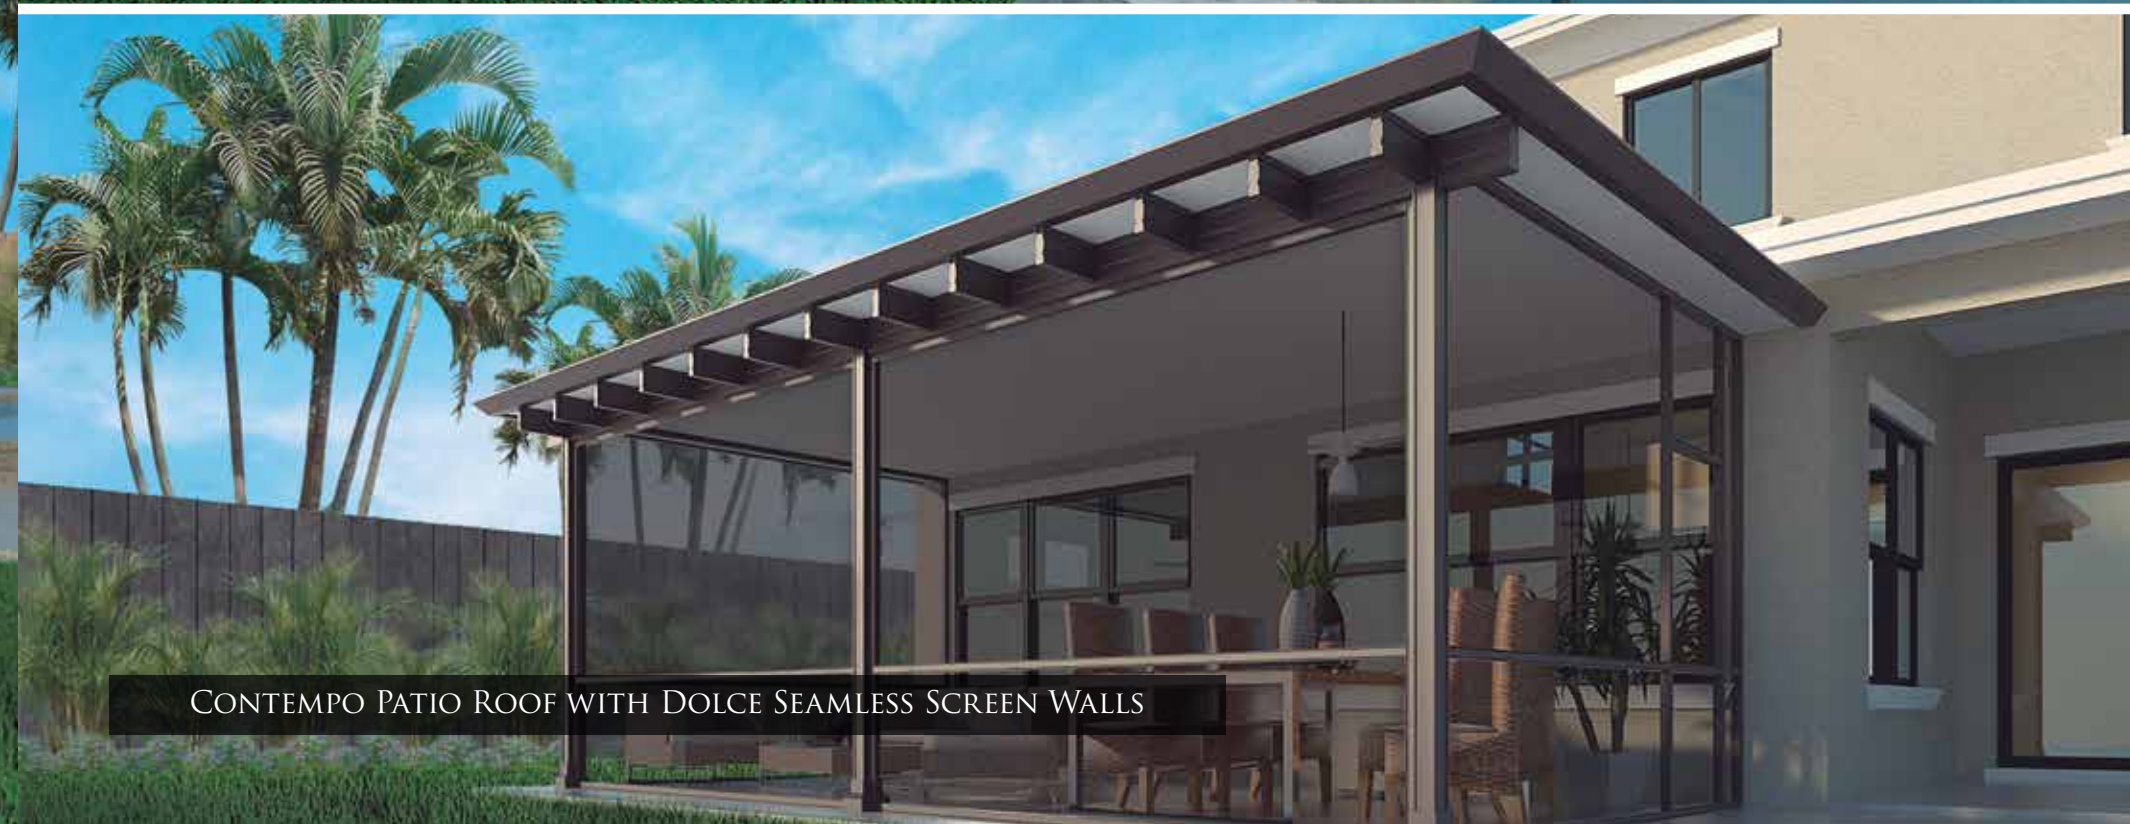

Clean Lines, Modern Design, and major step up from the plain old patio roof gives your home a high end look and feel without the high end price tag.

MODERNO PATIO ROOF

- 1. High strength, insulated aluminum roof panels
- 2. Sculpted header
- 3. Sculpted posts
- 4. Custom post covers
- 5. Custom gutter system
- 6. Strong, but simple connections

FREESTANDING MODERNO PATIO ROOF

MODERNO PATIO ROOF WITH DOLCE SEAMLESS SCREEN WALLS

RENAISSANCE CONTEMPO PATIO COVER:

Decorative framed look, aluminum simplicity and a price you will love, means your patio can be both beautiful, and practical. Taking our Moderno Patio Roof, and adding decorative aluminum truss ends provides that extra touch that most patios are missing, and at the same price point as the "Aluminum-Wood" type products.

FREESTANDING CONTEMPO PATIO ROOF

CONTEMPO PATIO ROOF WITH DOLCE SEAMLESS SCREEN WALLS

RENAISSANCE CLASSICO PATIO ROOFING:

The Classico is an uncompromising take on the traditional wood framed patio roof, with a full truss framing system that not only strengthens the structure, but gives it a flawlessly high-end look.

CLASSICO PATIO ROOFING

1. Decorative trusses protrude from the header, and return to your home to create a high end, fully framed appearance
2. High strength, insulated aluminum roof panels
3. Sculpted header
4. Sculpted posts
5. Custom post covers
6. Custom gutter system
7. Strong, but simple connections