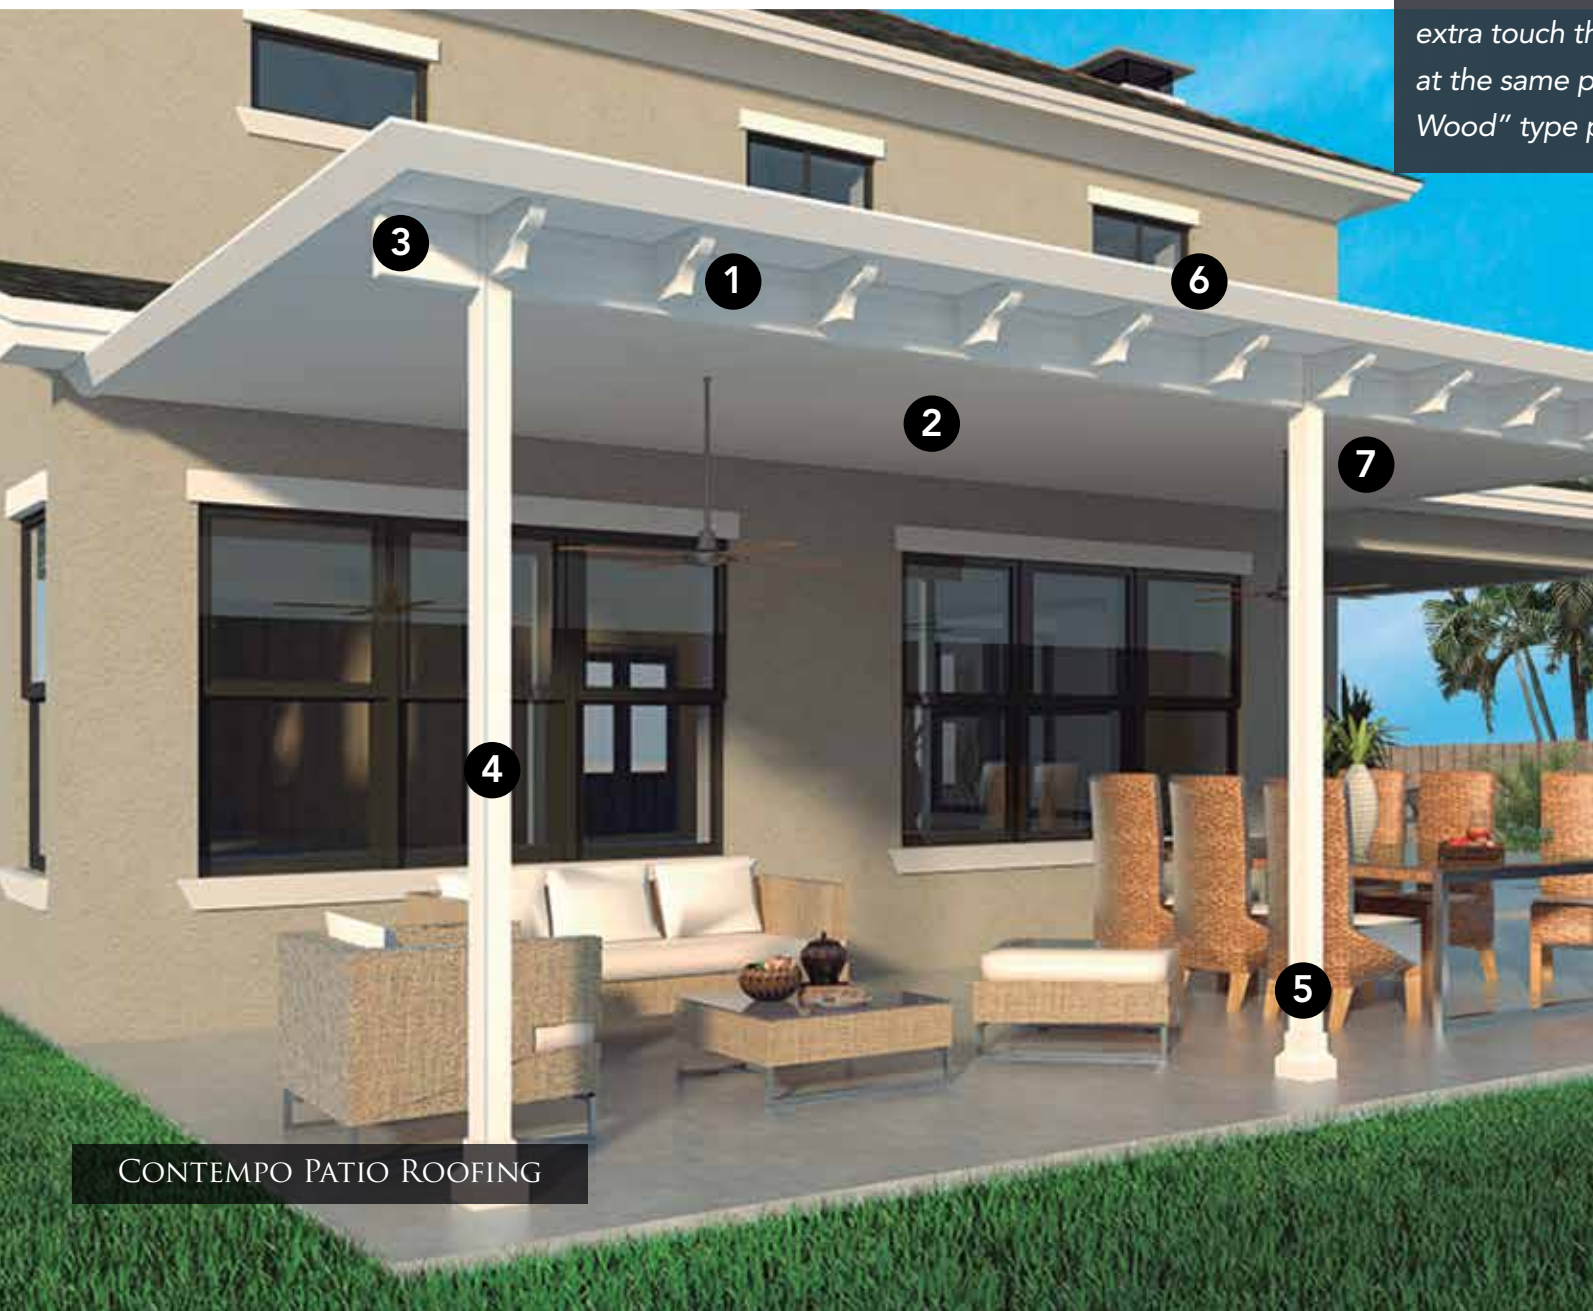

Clean Lines, Modern Design, and major step up from the plain old patio roof gives your home a high end look and feel without the high end price tag.

MODERNO PATIO ROOF

- 1. High strength, insulated aluminum roof panels
- 2. Sculpted header
- 3. Sculpted posts
- 4. Custom post covers
- 5. Custom gutter system
- 6. Strong, but simple connections

FREESTANDING MODERNO PATIO ROOF

MODERNO PATIO ROOF WITH DOLCE SEAMLESS SCREEN WALLS

RENAISSANCE CONTEMPO PATIO COVER:

Decorative framed look, aluminum simplicity and a price you will love, means your patio can be both beautiful, and practical. Taking our Moderno Patio Roof, and adding decorative aluminum truss ends provides that extra touch that most patios are missing, and at the same price point as the "Aluminum-Wood" type products.

FREESTANDING CONTEMPO PATIO ROOF

CONTEMPO PATIO ROOF WITH DOLCE SEAMLESS SCREEN WALLS

RENAISSANCE CLASSICO PATIO ROOFING:

The Classico is an uncompromising take on the traditional wood framed patio roof, with a full truss framing system that not only strengthens the structure, but gives it a flawlessly high-end look.

FREESTANDING CLASSICO PATIO ROOF

CLASSICO PATIO ROOF WITH DOLCE SEAMLESS SCREEN WALLS

RENAISSANCE FRESCO PATIO COVERS:

Keeping your patio light, bright, airy, AND dry is now possible, thanks to the Fresco Patio Cover. Incorporating a decorative translucent pearl, polycarbonate roofing system means your patio can have 70% of the sun's light pass right through, while keeping out the rain and reducing heat transfer into the space by up to 60%.